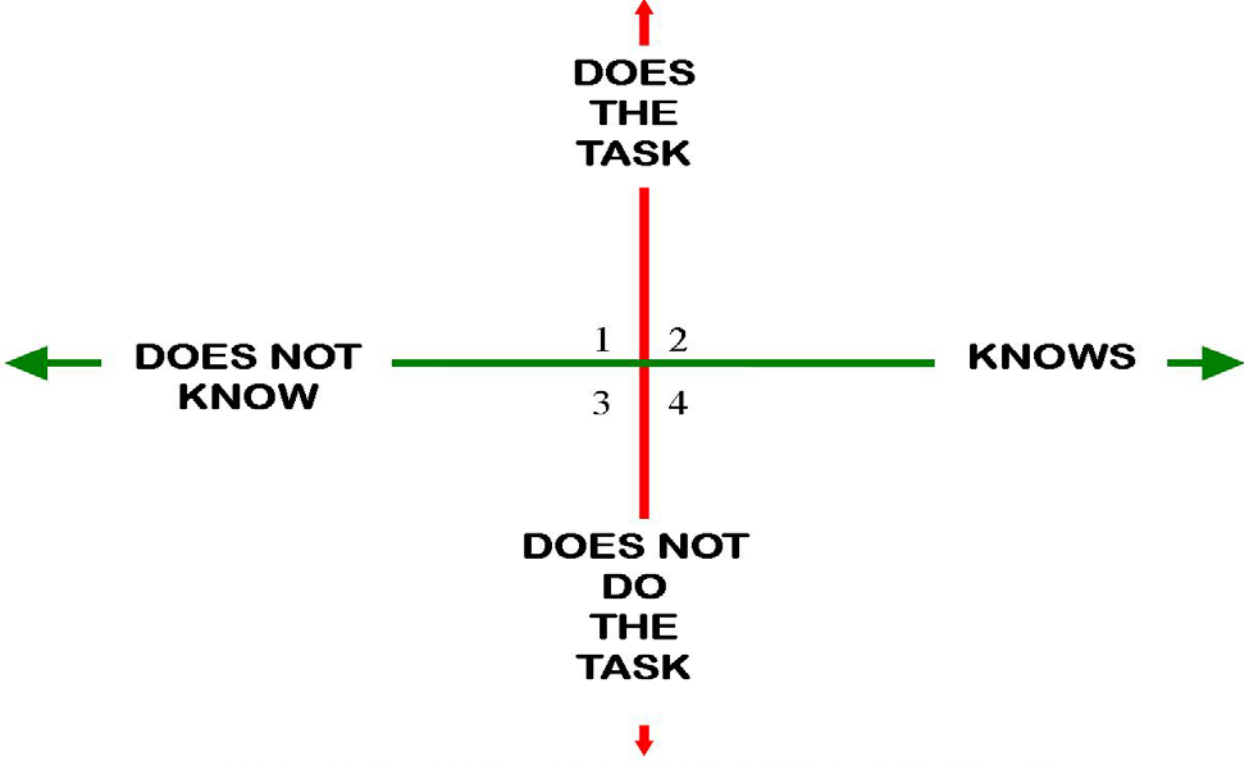

# Diagnostic Matrix

Adapted from Robert Mager & Peter Pipe, *ANALYZING PERFORMANCE PROBLEMS*, David S. Lake Publishers, 1964